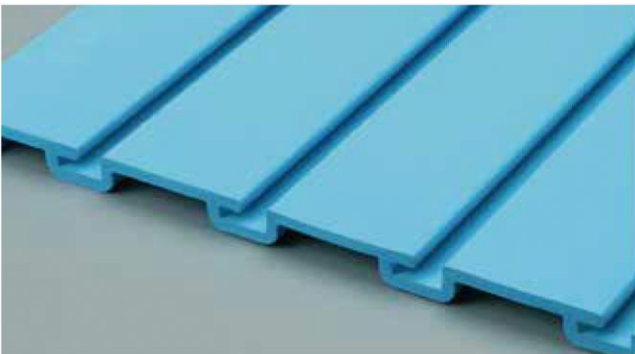

Resistant to Damages:

Our PVC slatwall can endure huge impact with interlocking panels. It's also fireproof and anti-corrosion.

Easy to install:

Easy to saw and nail, our slatwall can pair with different trims to cover the traces & holes from the installation.

100% Recyclable:

Made with 100% recyclable PVC material, our slatwall shows our promise to a sustainable future.

SLATEASE PVC SLATWALL PANEL SERIES

Name: SW-101 (Standard)
Width: 318 mm | 12.52 inches
Thickness: 17 mm | 0.67 inches
Slot Spacing: 66 mm | 2.60 inches
Weight: 1.70 kg/m | 1.14 lbs/ft
Holding Capacity: 300 kg/sqm | 60 lbs/sqft